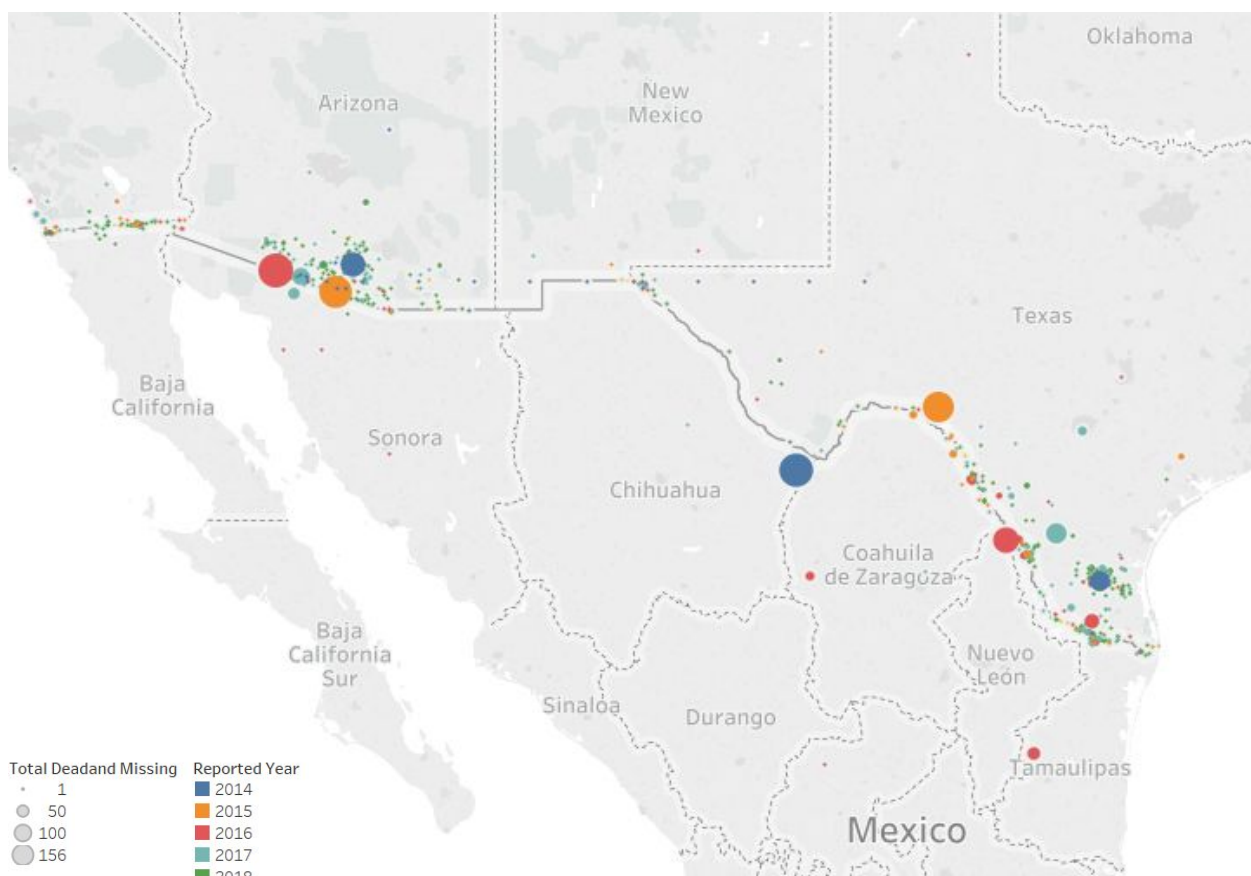

Migrant Deaths and Disappearances - US Mexico Border

The **Missing Migrants Project** tracks the deaths of migrants across the globe as they travel to their destination. The data is gathered from official records such as government authorities, medical examiners as well as other sources like media reports and interviews of migrants. This visual focuses on the US-Mexico border region, exploring the cause of migrant deaths and survival rate.

Total Dead or Missing

Migration Volume across Months

Cause of Death

Survival Rate