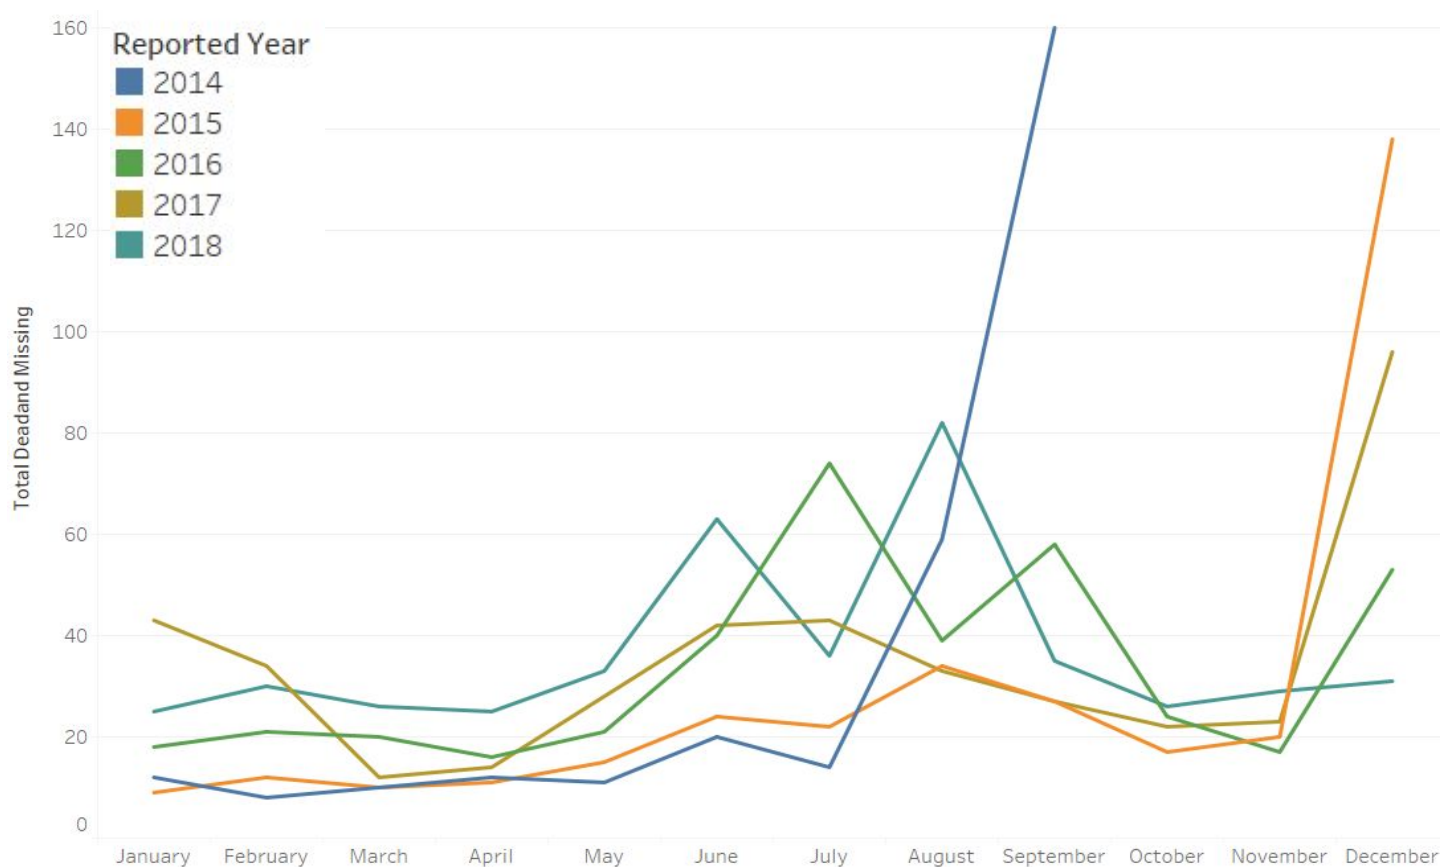

Migrant Deaths and Disappearances - US Mexico Border

The **Missing Migrants Project** tracks the deaths of migrants across the globe as they travel to their destination. The data is gathered from official records such as government authorities, medical examiners as well as other sources like media reports and interviews of migrants. This visual focuses on the US-Mexico border region, exploring the cause of migrant deaths and survival rate.

Total Dead or Missing

Migration Volume across Months

Cause of Death

Survival Rate