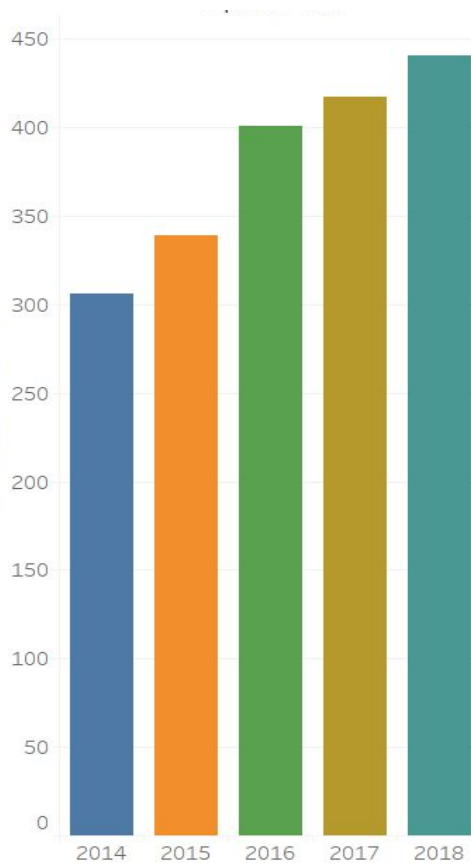

Migrant Deaths and Disappearances - US Mexico Border

The **Missing Migrants Project** tracks the deaths of migrants across the globe as they travel to their destination. The data is gathered from official records such as government authorities, medical examiners as well as other sources like media reports and interviews of migrants. This visual focuses on the US-Mexico border region, exploring the cause of migrant deaths and survival rate.

Total Dead or Missing

Migration Volume across Months

Cause of Death

Survival Rate