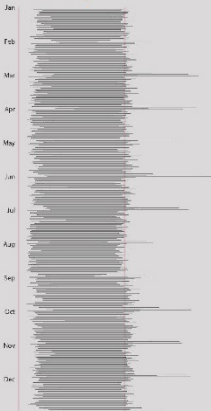

MY BUS IS LATE!

Bus Delays in New York City

Millions of residents and tourists alike use New York's bus system. But is it reliable? Can you trust the bus to get you where you need to go on time?

Key:

2022 Data

Queens

Brooklyn

Bronx

Manhattan

Average Times Across Boroughs