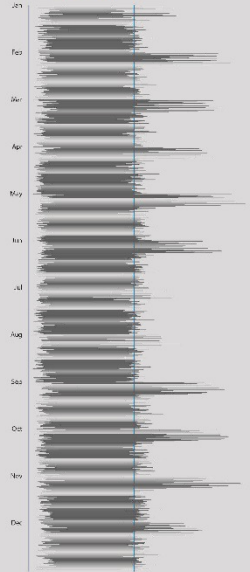

MY BUS IS LATE!

Bus Delays in New York City

Millions of residents and tourists alike use New York's bus system. But is it reliable? Can you trust the bus to get you where you need to go on time?

Key:

2022 Data

Queens

Brooklyn

Bronx

Manhattan

Average Times Across Boroughs